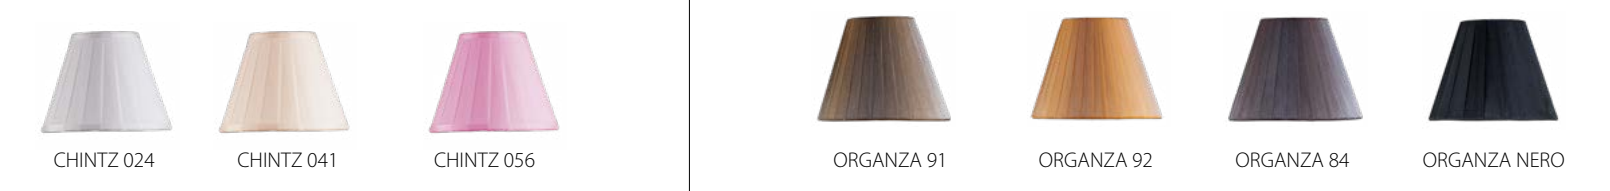

CHANDELIERS FROM BOHEMIA

Orbit

Orbit is another lighting fixture that showcases clean and simple design teamed with interesting additional elements. This time, the element is a piece of metal bent into the shape of planetary orbits. Orbit is therefore a way to bring a piece of the Universe into your home.

SURFACE FINISHES OPTIONS

Polished brass Matt brass

Polished nickel Matt nickel

TEXTILE SHADES OPTIONS

LS2 WHITE LS2 BEIGE LS2 APRICOT

LS2 LIGHT BLUE LS2 DARK BLUE LS2 BLACK

LS1 WHITE LS1 BEIGE LS1 APRICOT

LS1 LIGHT BLUE LS1 DARK BLUE LS1 BLACK